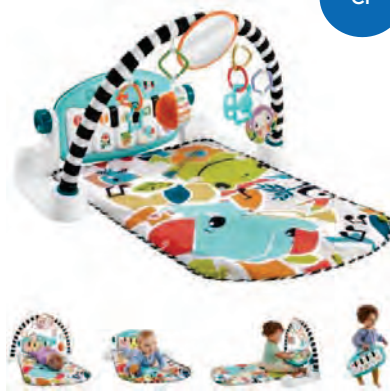

fisher-price
Newborn

HWY58 GLOW & GROW KICK & PLAY GYM BLUE

CF

PACK SIZE 2

RRP £59.99

MATTEL BRANDS

fisher-price
Newborn