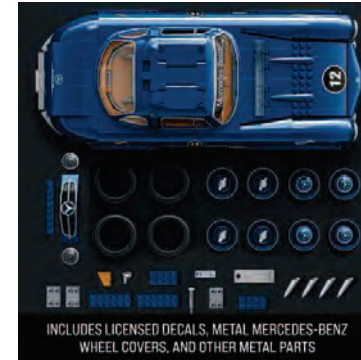

CF

INCLUDES LICENSED DECALS, METAL MERCEDES-BENZ WHEEL COVERS, AND OTHER METAL PARTS

PACK SIZE 1

RRP £136.99

*RRPs are for illustrative purposes only

MATTEL BRANDS 

JFR88 HOT WHEELS SPEED: HONDA S2000

SS26