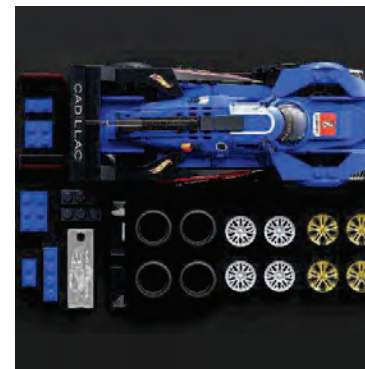

PACK SIZE 4

RRP £21.99

MATTEL BRANDS 

JFR89 HOT WHEELS SPEED CADILLAC PROJECT GTP HYPER CAR

CF

EXCLUSIVE 1:64 SCALE METAL CAR & SIGNATURE PLATE

PACK SIZE 4

RRP £21.99