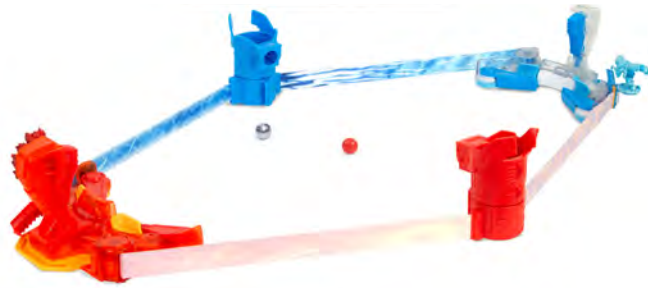

L29214

GB DOTEKI Multiplayer Battle Pack
FR DOTEKI Multiplayer Battle Pack
DE DOTEKI Multiplayer Battle Pack
NL DOTEKI Multiplayer Gevechtspakket
PL DOTEKI Pakiet bitewny Multiplayer

8
yrs+

4 H 220
W 330
D 64

L29215

GB DOTEKI Multiplayer Battle Pack
FR DOTEKI Multiplayer Battle Pack
DE DOTEKI Multiplayer Battle Pack
NL DOTEKI Multiplayer Gevechtspakket
PL DOTEKI Pakiet bitewny Multiplayer

8
yrs+

4 H 220
W 330
D 64

L29303

GB DOTEKI Multiplayer Battle Pack Assortment
FR DOTEKI Multiplayer Battle Pack
DE DOTEKI Multiplayer Battle Pack
NL DOTEKI Multiplayer Gevechtspakket
PL DOTEKI Pakiet bitewny Multiplayer

8
yrs+

4 H 220
W 330
D 65