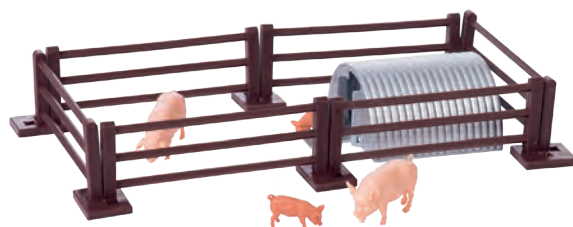

43140

GB Pig Pen Set
FR Enclos à cochon et ses cochons
DE Schweine mit Zaun und Stall
NL Varkensstal set
PL Zestaw Farma ze świnkami

3
yrs+

6
H 178
W 302
D 476