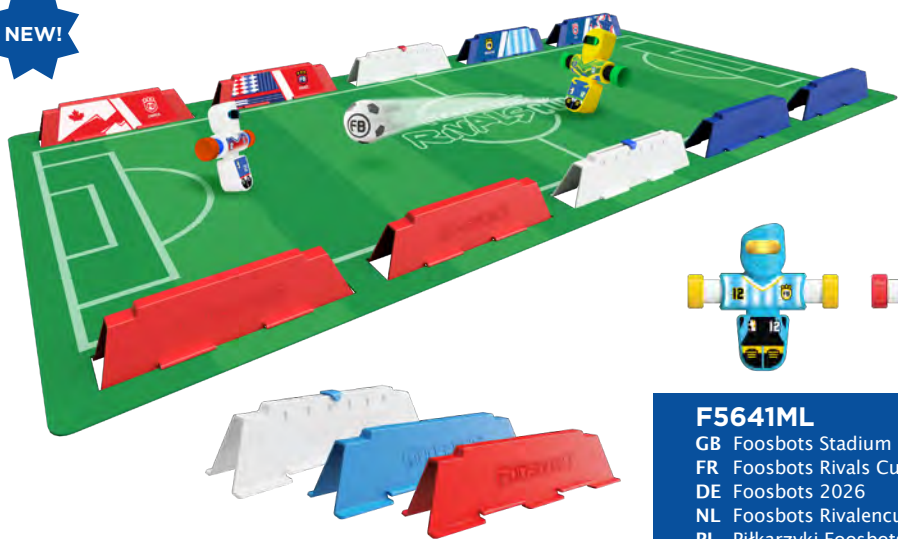

NEW!

F5641ML
GB Foosbots Stadium Battle
FR Foosbots Rivals Cup
DE Foosbots 2026
NL Foosbots Rivalencup
PL Piłkarzyki Foosbots

6 yrs+ H 355 W 380 D 67

8 10074 27838 6

F4791ML2
GB Foosbots single-Assortment
FR Foosbots - Pack de 1 Assortiment
DE Foosbots Solids - Sortiment
NL Foosbots single-Assortment
PL Piłkarzyki Foosbots.

6 yrs+ H 140 W 84 D 41

8 10074 27494 4